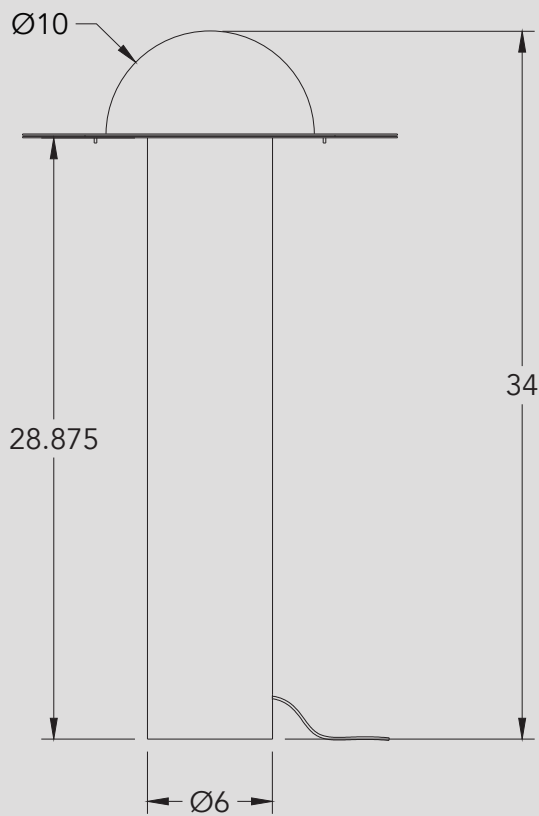

concord

HEMI FLOOR LAMP

www.thisisconcord.com
info@thisisconcord.com

3-31 Nashville Ave, York
ON M6M 1J2, Canada