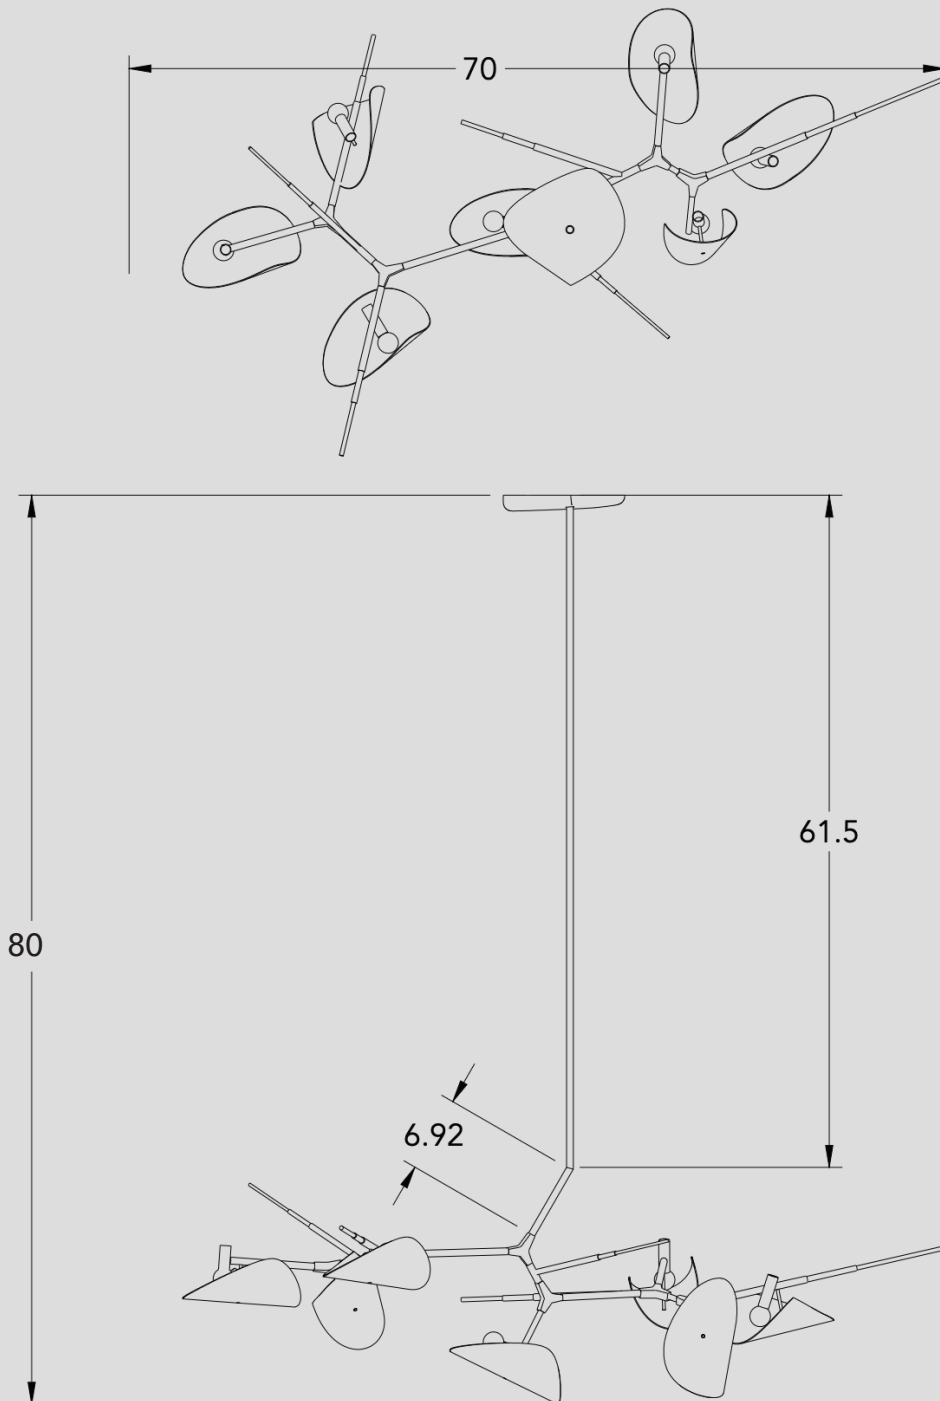

www.thisisconcord.com
info@thisisconcord.com

3-31 Nashville Ave, York
ON M6M 1J2, Canada