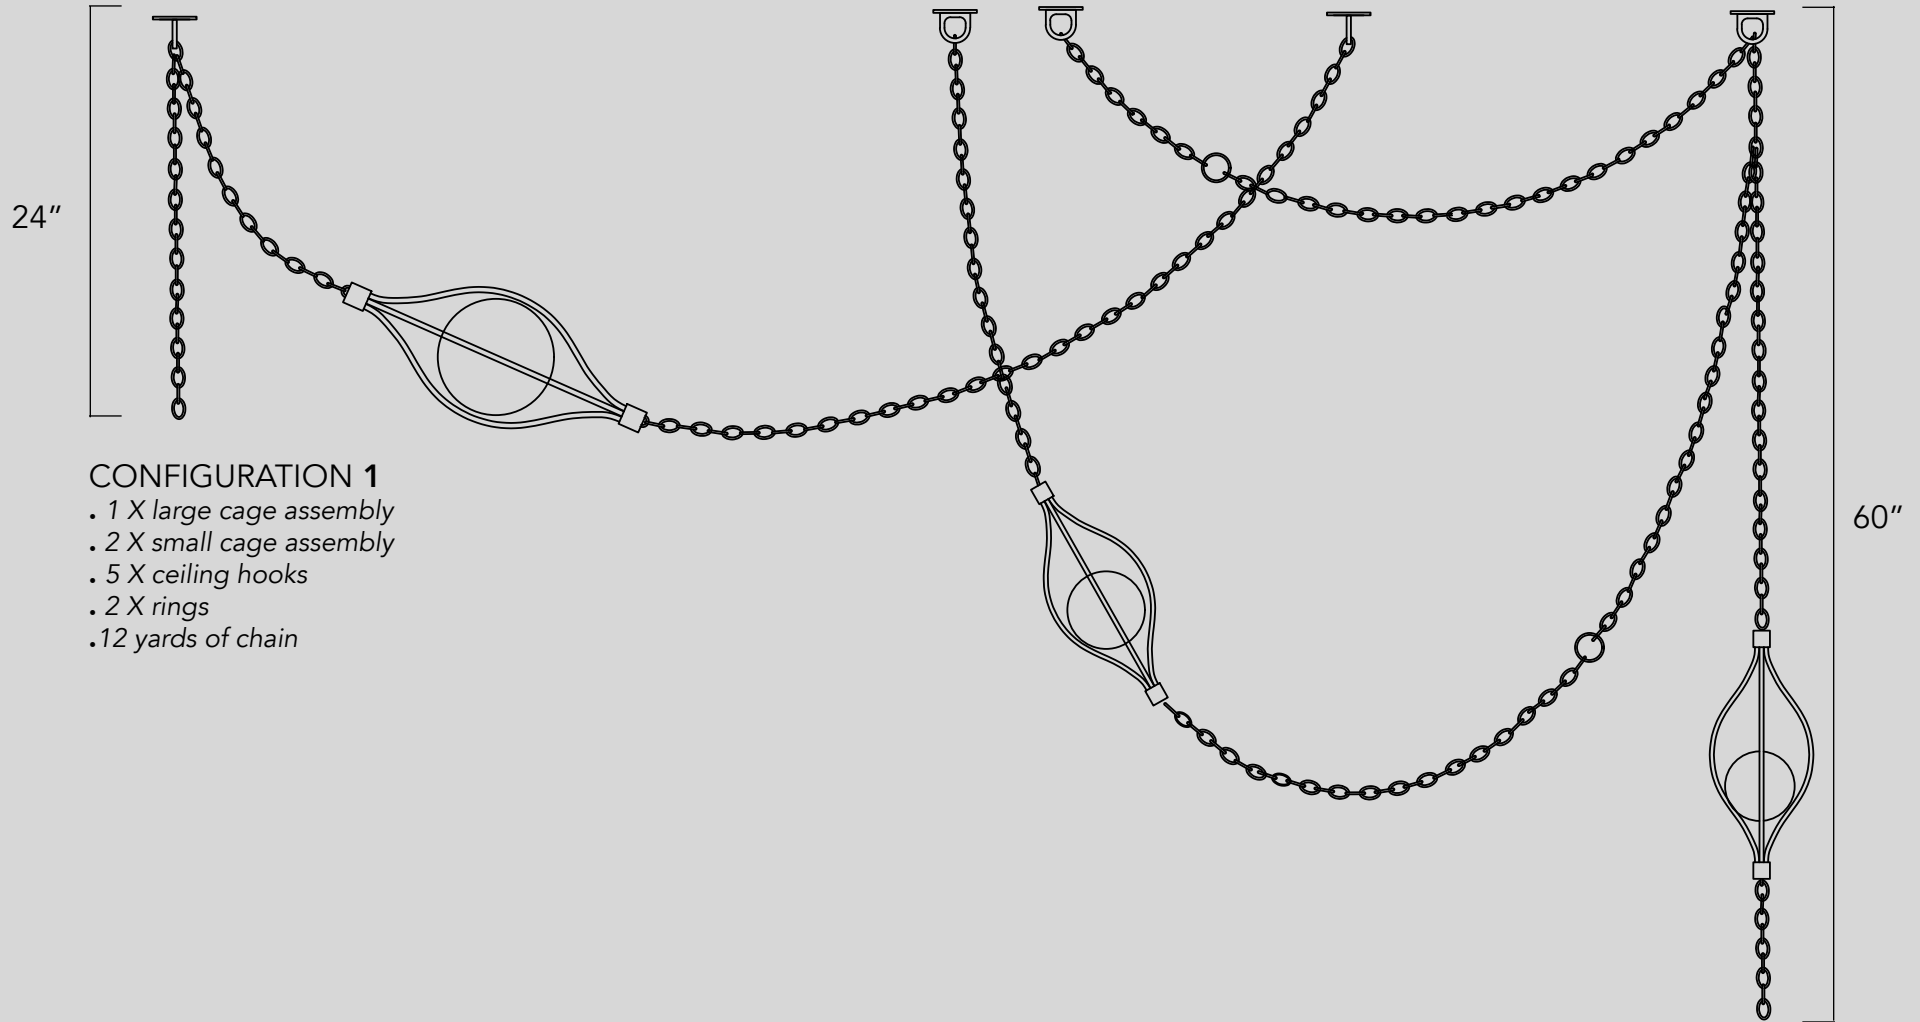

96"

CONFIGURATION 1

- . 1 X large cage assembly
- . 2 X small cage assembly
- . 5 X ceiling hooks
- . 2 X rings
- . 12 yards of chain

The Septa lights are built out as a kit/system. Items are priced as follows:

- . large cage with glass (6" dia. glass) \$800
- . small cage with glass (4" dia. glass): \$720
- . 3ft/ 1 yard section of chain: \$180
- . ceiling mount \$80
- . Ring \$40

concord

The Septa collection can be installed in large groupings to create a dramatic effect, or be suspended individually as an accent piece. Place on a credenza and use as a table lamp, or use our custom hardware to install as a wall fixture