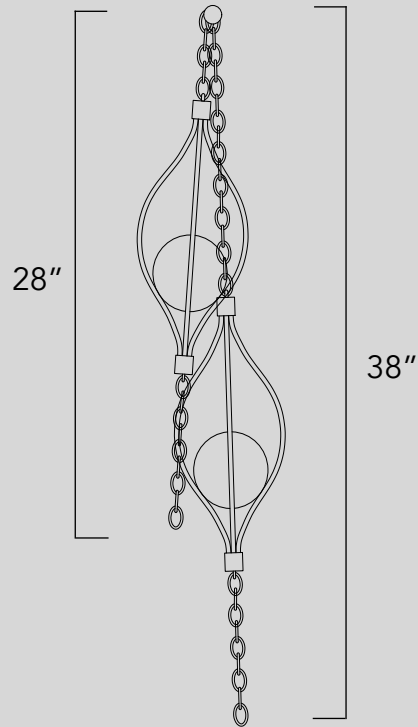

96"

CONFIGURATION 1

- . 1 X large cage assembly
- . 2 X small cage assembly
- . 5 X ceiling hooks
- . 2 X rings
- . 12 yards of chain

The Septa lights are built out as a kit/system. Items are priced as follows:

- . large cage with glass (6" dia. glass) \$800
- . small cage with glass (4" dia. glass): \$720
- . 3ft/ 1 yard section of chain: \$180
- . ceiling mount \$80
- . Ring \$40

concord

The Septa collection can be installed in large groupings to create a dramatic effect, or be suspended individually as an accent piece. Place on a credenza and use as a table lamp, or use our custom hardware to install as a wall fixture

CONFIGURATION 2

- . 1 X small cage assembly
- . 2 X ceiling hooks
- . 1 X rings
- . 2 yards of chain

CONFIGURATION 3

- . 2 X large cage assembly
- . 1 X wall mount hardware
- . 1.5 yards of chain

CONFIGURATION 4