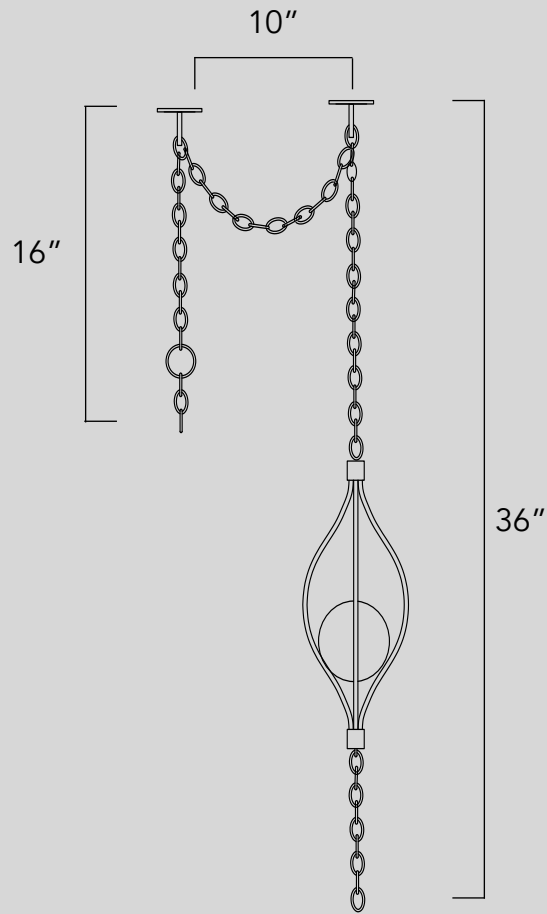

96"

CONFIGURATION 1

- . 1 X large cage assembly
- . 2 X small cage assembly
- . 5 X ceiling hooks
- . 2 X rings
- . 12 yards of chain

The Septa lights are built out as a kit/system. Items are priced as follows:

- . large cage with glass (6" dia. glass) \$800
- . small cage with glass (4" dia. glass): \$720
- . 3ft/ 1 yard section of chain: \$180
- . ceiling mount \$80
- . Ring \$40

concord

The Septa collection can be installed in large groupings to create a dramatic effect, or be suspended individually as an accent piece. Place on a credenza and use as a table lamp, or use our custom hardware to install as a wall fixture

CONFIGURATION 2

- . 1 X small cage assembly
- . 2 X ceiling hooks
- . 1 X rings
- . 2 yards of chain

CONFIGURATION 3

- . 2 X large cage assembly
- . 1 X wall mount hardware
- . 1.5 yards of chain

CONFIGURATION 4