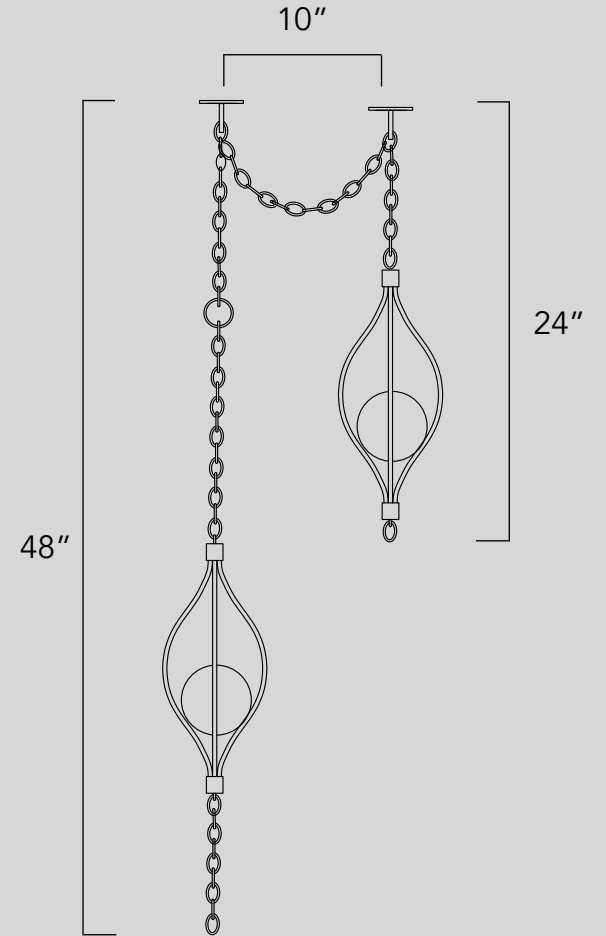

96"

CONFIGURATION 1

- . 1 X large cage assembly
- . 2 X small cage assembly
- . 5 X ceiling hooks
- . 2 X rings
- . 12 yards of chain

The Septa lights are built out as a kit/system. Items are priced as follows:

- . large cage with glass (6" dia. glass) \$800
- . small cage with glass (4" dia. glass): \$720
- . 3ft/ 1 yard section of chain: \$180
- . ceiling mount \$80
- . Ring \$40

concord

The Septa collection can be installed in large groupings to create a dramatic effect, or be suspended individually as an accent piece. Place on a credenza and use as a table lamp, or use our custom hardware to install as a wall fixture

CONFIGURATION 2

- . 1 X small cage assembly
- . 2 X ceiling hooks
- . 1 X rings
- . 2 yards of chain

CONFIGURATION 3

- . 2 X large cage assembly
- . 1 X wall mount hardware
- . 1.5 yards of chain

CONFIGURATION 4