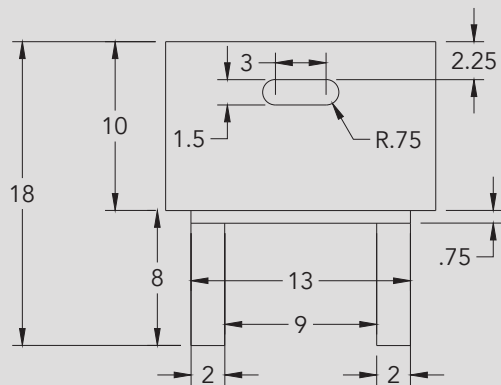

concord

CONCORD SIDE TABLE

www.thisisconcord.com
info@thisisconcord.com

3-31 Nashville Ave, York
ON M6M 1J2, Canada