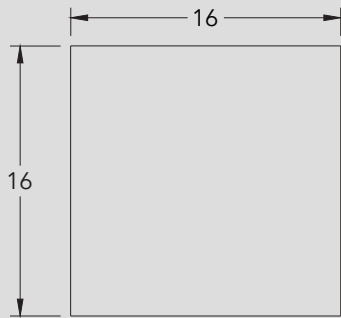

concord

CONCORD SIDE TABLE

www.thisisconcord.com
info@thisisconcord.com

3-31 Nashville Ave, York
ON M6M 1J2, Canada