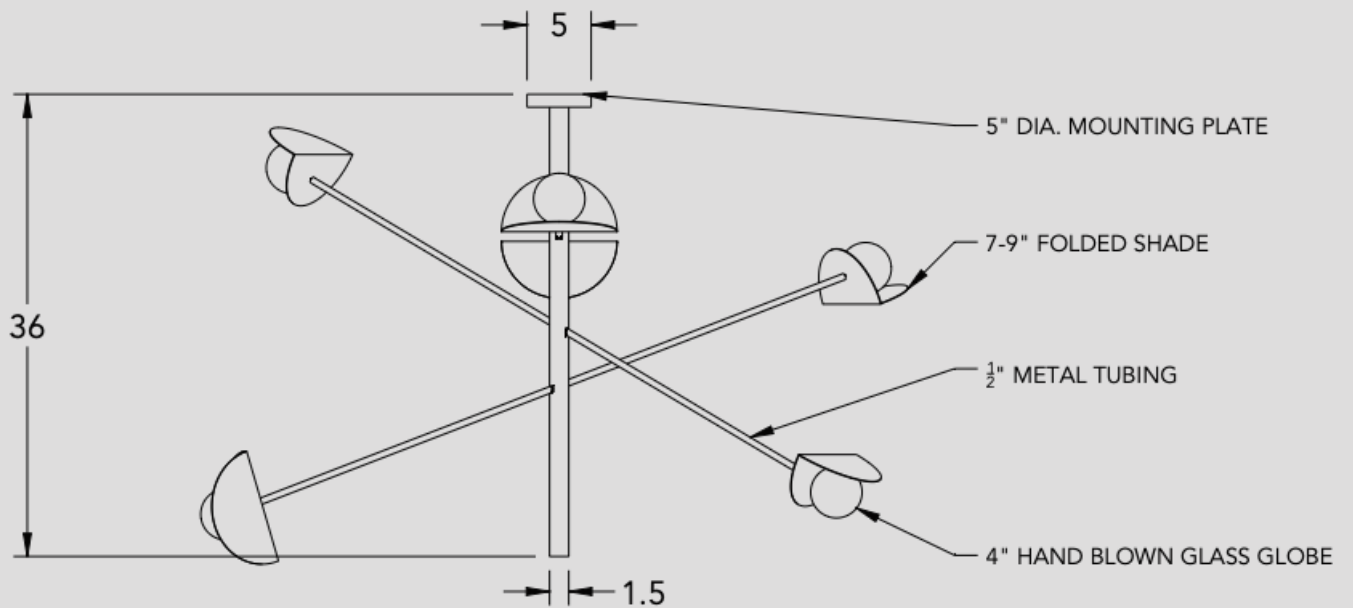

www.thisisconcord.com
info@thisisconcord.com

3-31 Nashville Ave, York
ON M6M 1J2, Canada