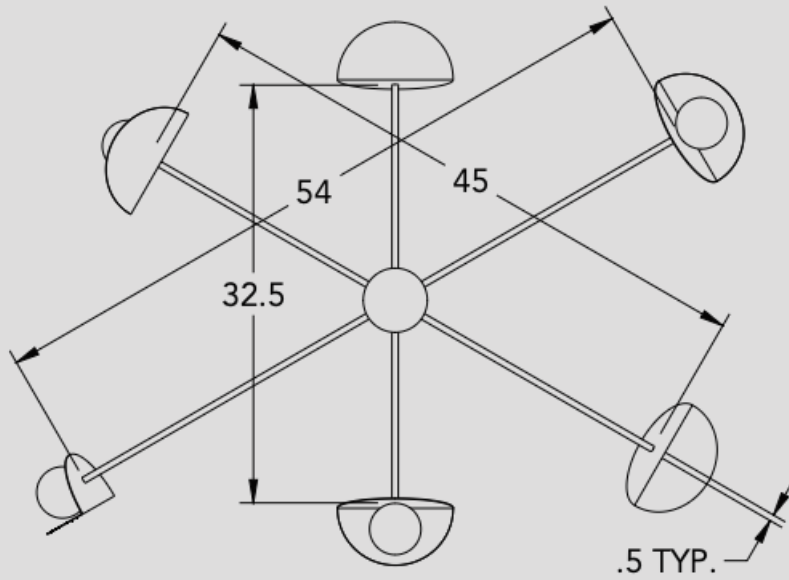

www.thisisconcord.com
info@thisisconcord.com

3-31 Nashville Ave, York
ON M6M 1J2, Canada