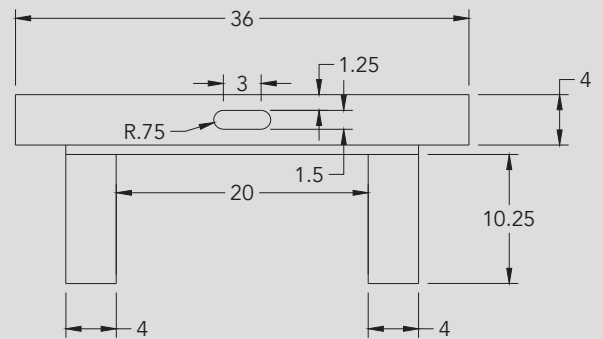

concord

CONCORD COFFEE TABLE

www.thisisconcord.com
info@thisisconcord.com

3-31 Nashville Ave, York
ON M6M 1J2, Canada