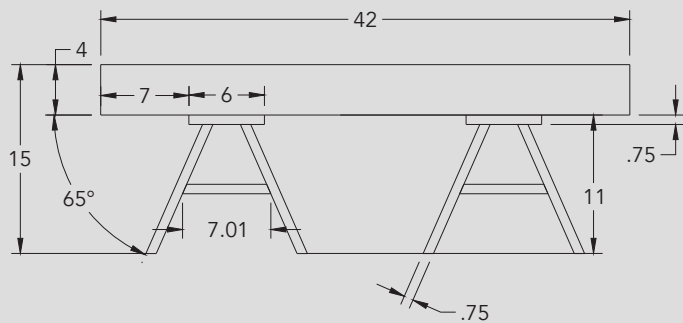

concord

CONCORD COFFEE TABLE

www.thisisconcord.com
info@thisisconcord.com

3-31 Nashville Ave, York
ON M6M 1J2, Canada